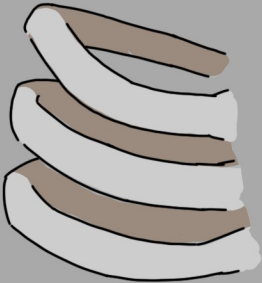

Intestines

#946d5e #70422f

Ribs

Lungs

Heart

Blood

#390403 #430b09

Sandy Regular

Sandy Reborn

Body

Skin Hair Eyes Whites Shadows

#746657 #413221 #a68f4b #bdbcb9 #63523f

Wet hair

#2d1f0f

Reborn Eyes

#ffdf9

Clothing

Necklace Jeans shirt Under-Shirt Socks Boots Boot Rim