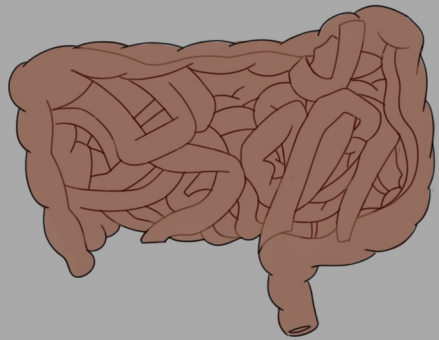

Intestines

#946d5e #70422f