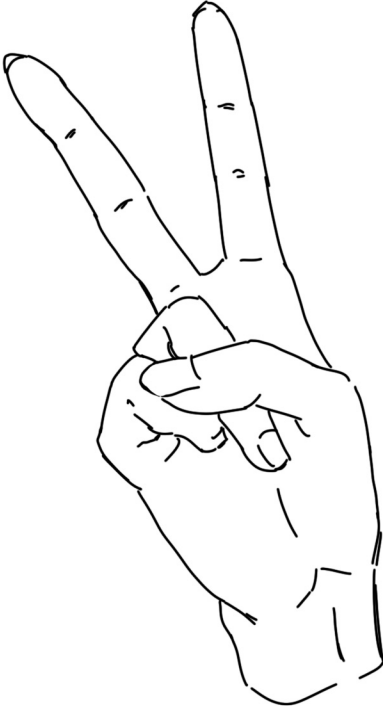

Sandy's Hands on Model

Do!

make sure to draw Sandy's sharp nails and wrist bones

**No worm arms, circle hands, gravity falls hands, or anything un-structured!
Sandy has proportionate arms and hands. Her arm breaks at a specified place!!**

Jaw is funky and those eyebrows are filled in... No!!

The only part of sandy's hair that points towards her face is her bangs! Make sure all of her hair Flips outwards (Like Farrah Fawcett)

Do this!!

Break her down into simple shapes!

Sandy has two beauty marks

Watch out for her face proportions and make sure her chin is diamond shaped

One on her upper right cheek and one below the left side of her mouth

The cheek mark should match up with the end of her eyelash

1

3/4

1/2

Reborn

1

3/4

1/2

Note- use the front view rarely! Sandy looks best at 3/4!