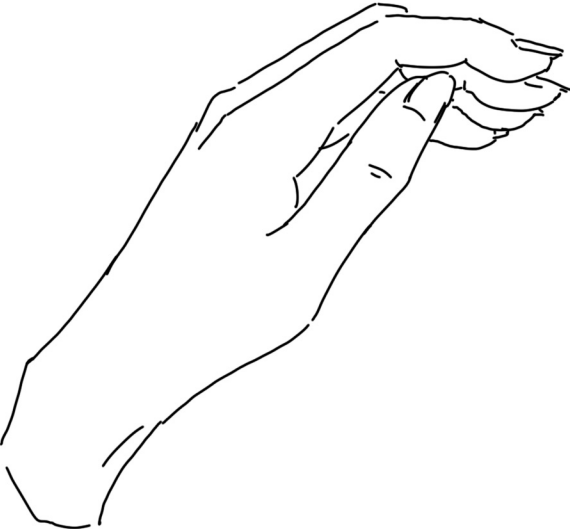

Sandy's Hands on Model

Do!

make sure to draw Sandy's sharp nails and wrist bones

**No worm arms, circle hands, gravity falls hands, or anything un-structured!
Sandy has proportionate arms and hands. Her arm breaks at a specified place!!**

Jaw is funky and those eyebrows are filled in... No!!

The only part of sandy's hair that points towards her face is her bangs! Make sure all of her hair Flips outwards (Like Farrah Fawcett)

Do this!!

Break her down into simple shapes!

Sandy has two beauty marks

Watch out for her face proportions and make sure her chin is diamond shaped

One on her upper right cheek and one below the left side of her mouth

The cheek mark should match up with the end of her eyelash

1

3/4

1/2

Reborn

1

3/4

1/2

Note- use the front view rarely! Sandy looks best at 3/4!