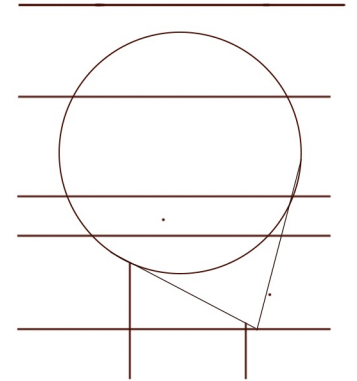

Jaw is funky and those eyebrows are filled in... No!!

The only part of sandy's hair that points towards her face is her bangs! Make sure all of her hair Flips outwards (Like Farrah Fawcett)

Do this!!

Break her down into simple shapes!

Sandy has two beauty marks

Watch out for her face proportions and make sure her chin is diamond shaped

One on her upper right cheek and one below the left side of her mouth

The cheek mark should match up with the end of her eyelash

1

3/4

1/2

Reborn

1

3/4

1/2

Note- use the front view rarely! Sandy looks best at 3/4!