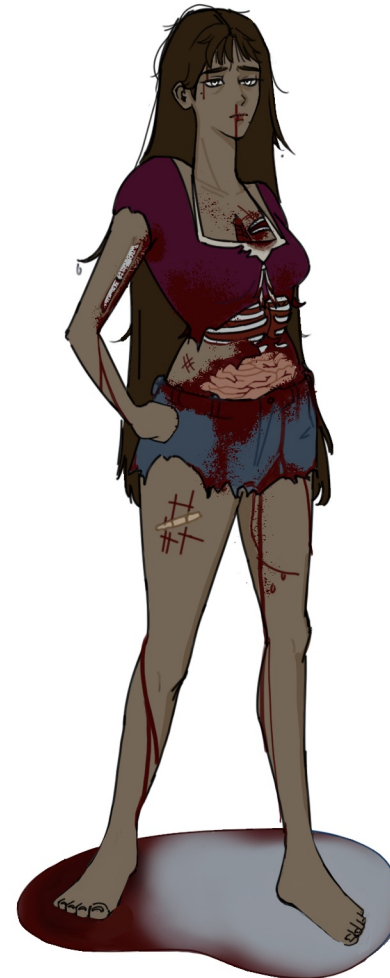

Sandy Reborn